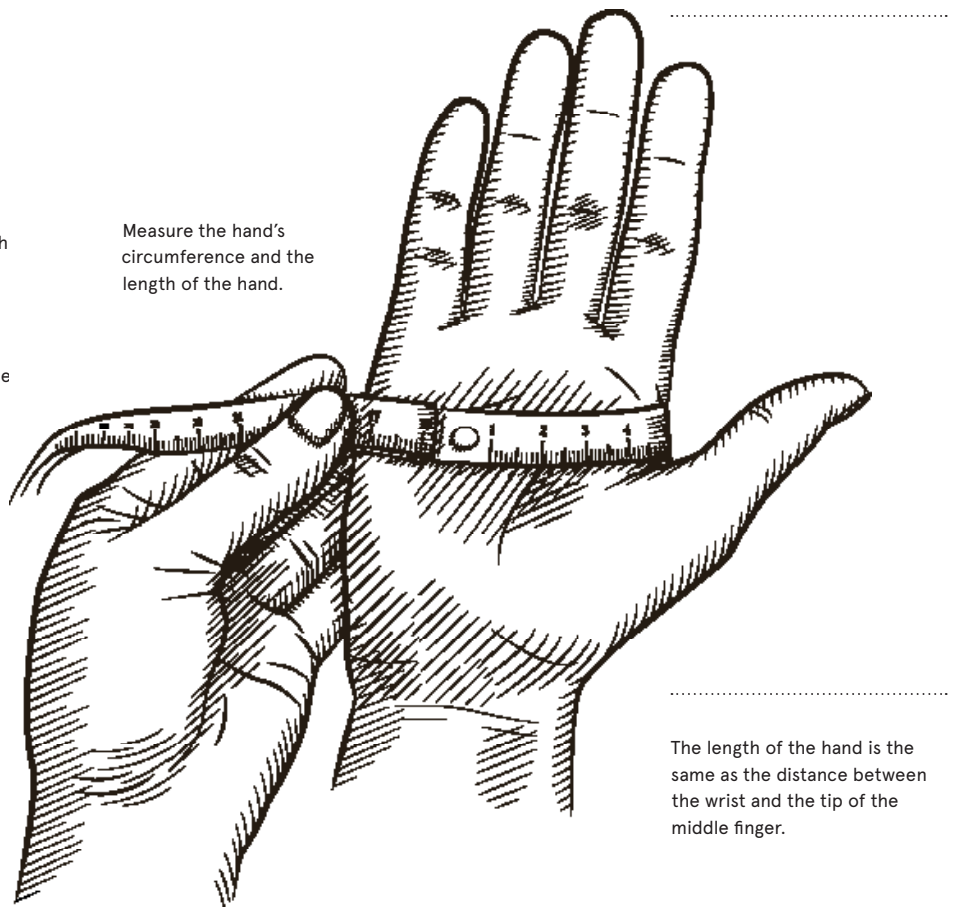

The sizes are only a recommendation.

Measure your hand

Two things to consider regarding size and measurement of the hand:

- Circumference of the hand
- Length of the hand

The hand's circumference is measured with a tape measure 20 mm above the thumb (see illustration).

The length of the hand is the distance between the wrist and the tip of the middle finger.

Measure the hand's circumference and the length of the hand.

The length of the hand is the same as the distance between the wrist and the tip of the middle finger.